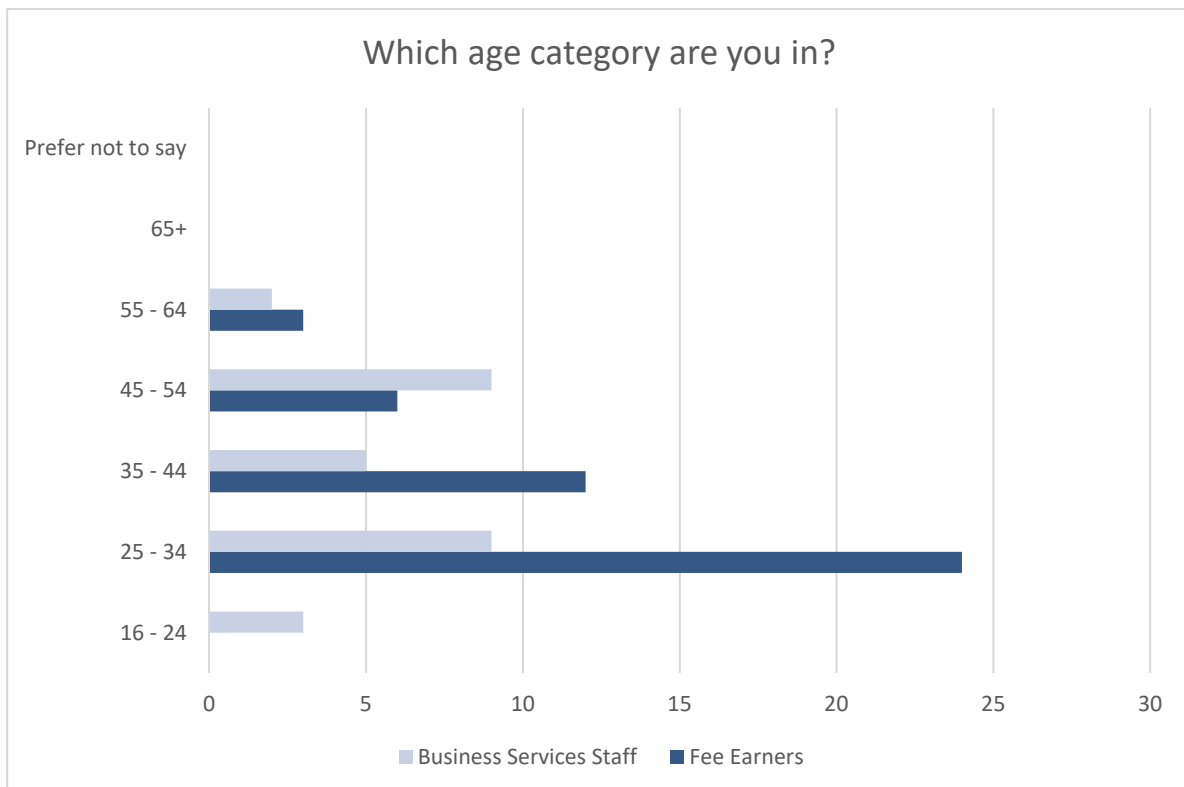

London Office Diversity Statistics 2021

Based on responses of 75 Proskauer personnel in the London office.

Based on responses of 75 Proskauer personnel in the London office.