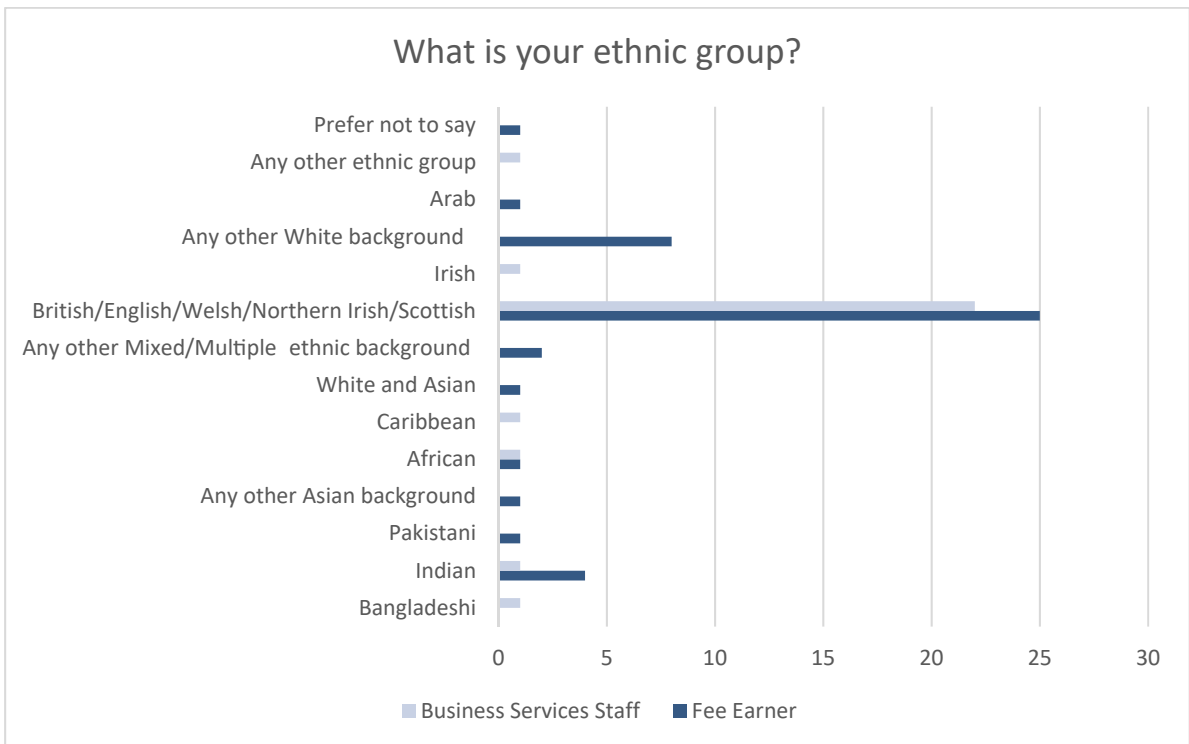

London Office Diversity Statistics 2021

Based on responses of 75 Proskauer personnel in the London office.

Based on responses of 75 Proskauer personnel in the London office.