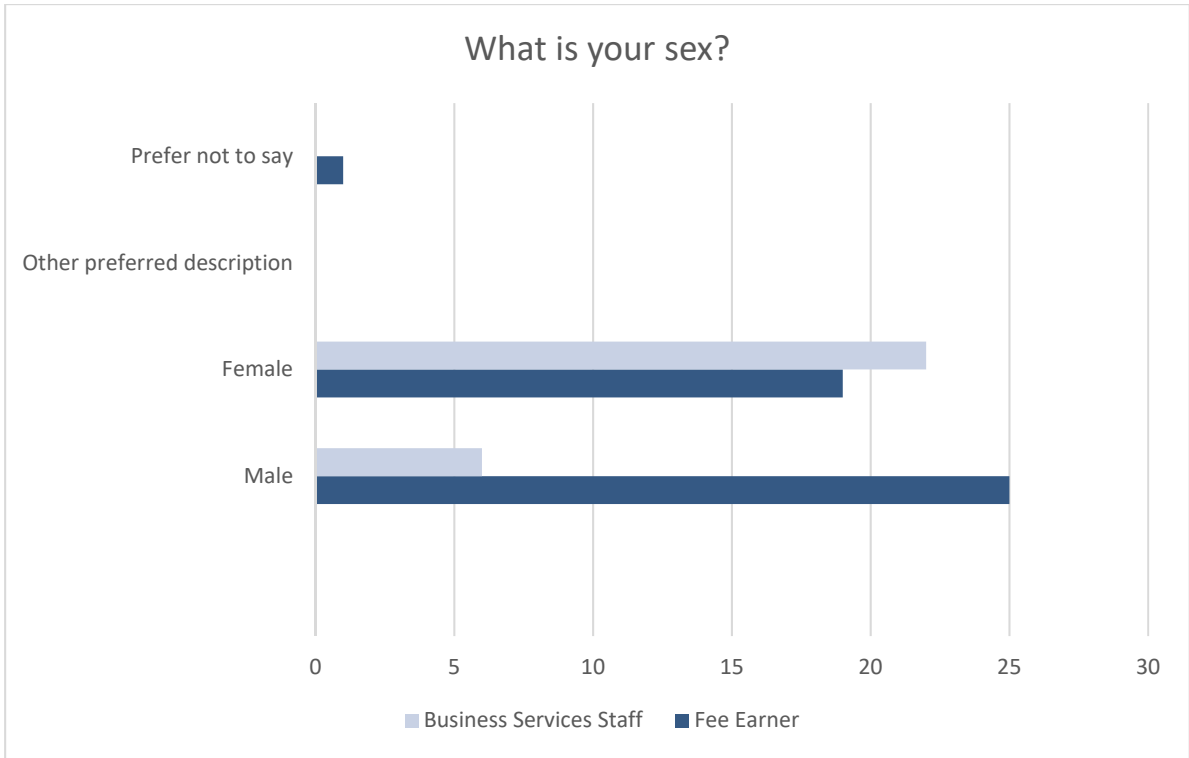

London Office Diversity Statistics 2021

Based on responses of 75 Proskauer personnel in the London office.

Based on responses of 75 Proskauer personnel in the London office.